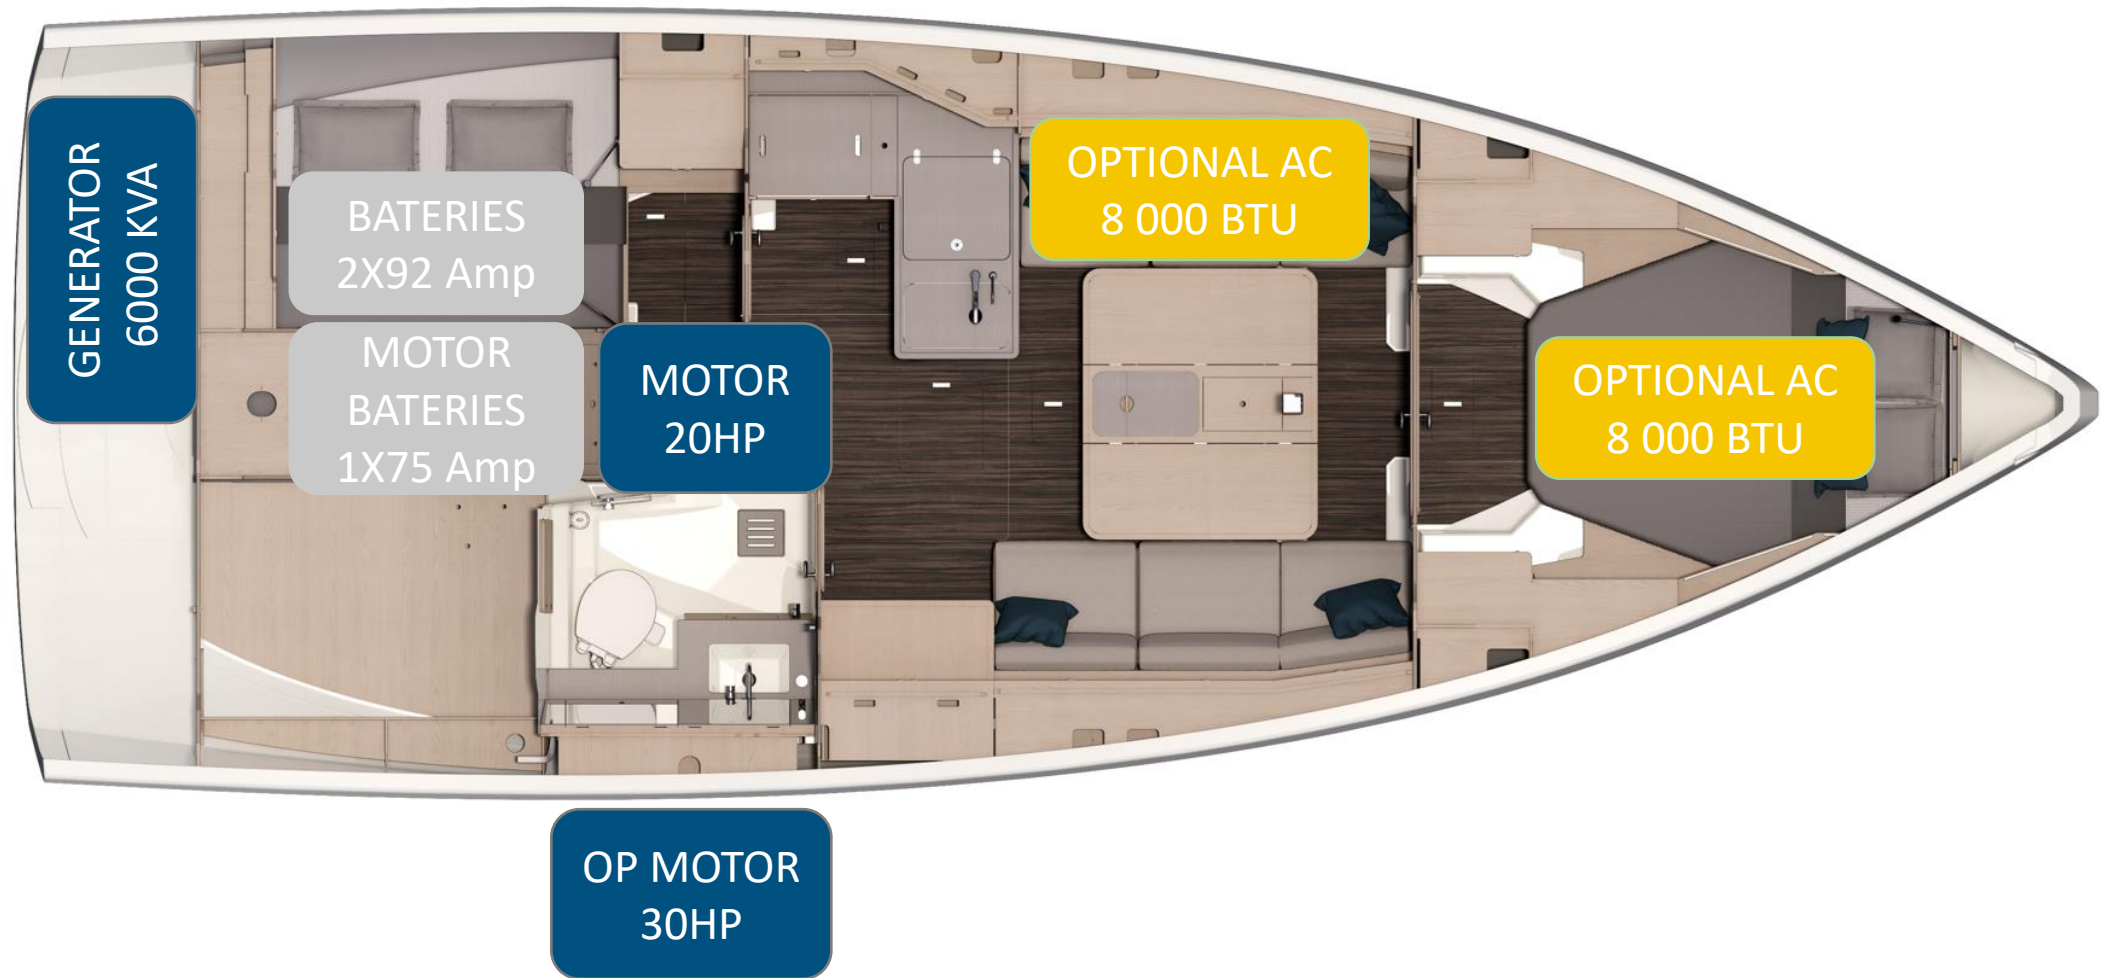

AC Batteries & Engines