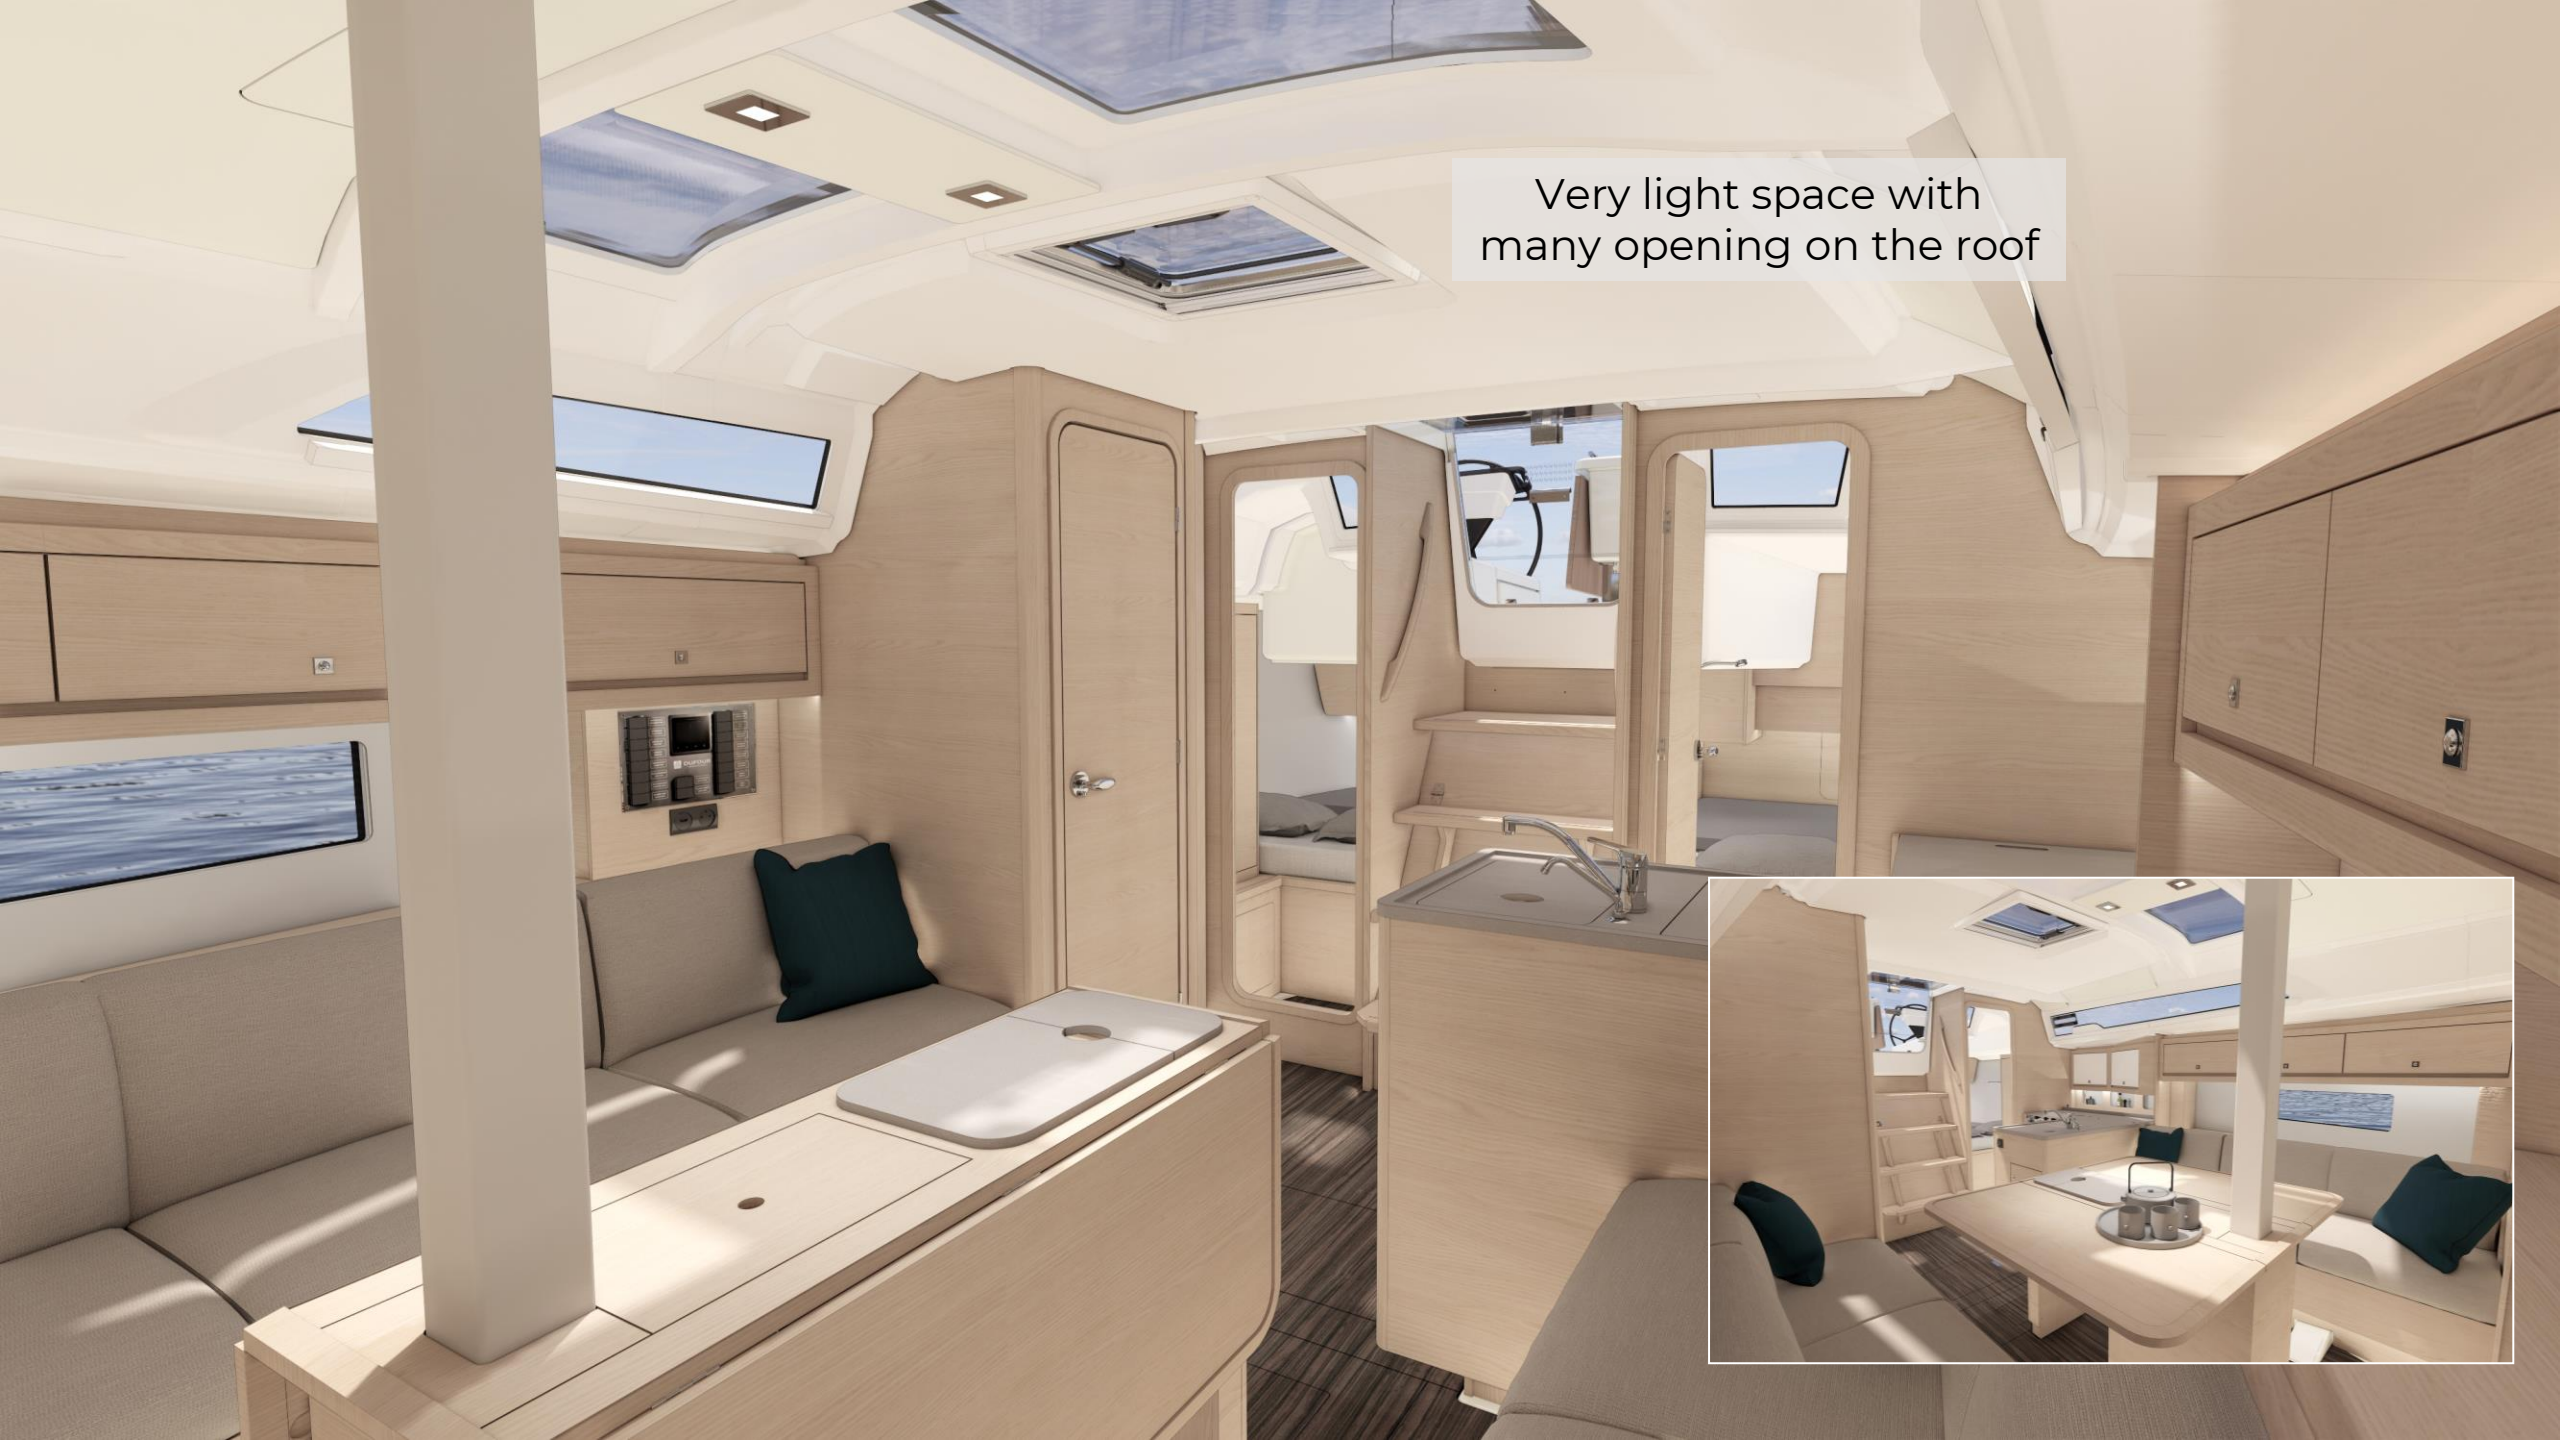

DUFOUR

Very light space with many opening on the roof

INTERIOR AMBIANCES - AMBIANCES INTERIEUR

Standard : BOSTON AMBIANCE

Wood - Boiserie

Alpi teak

Floor - Plancher

Wengé